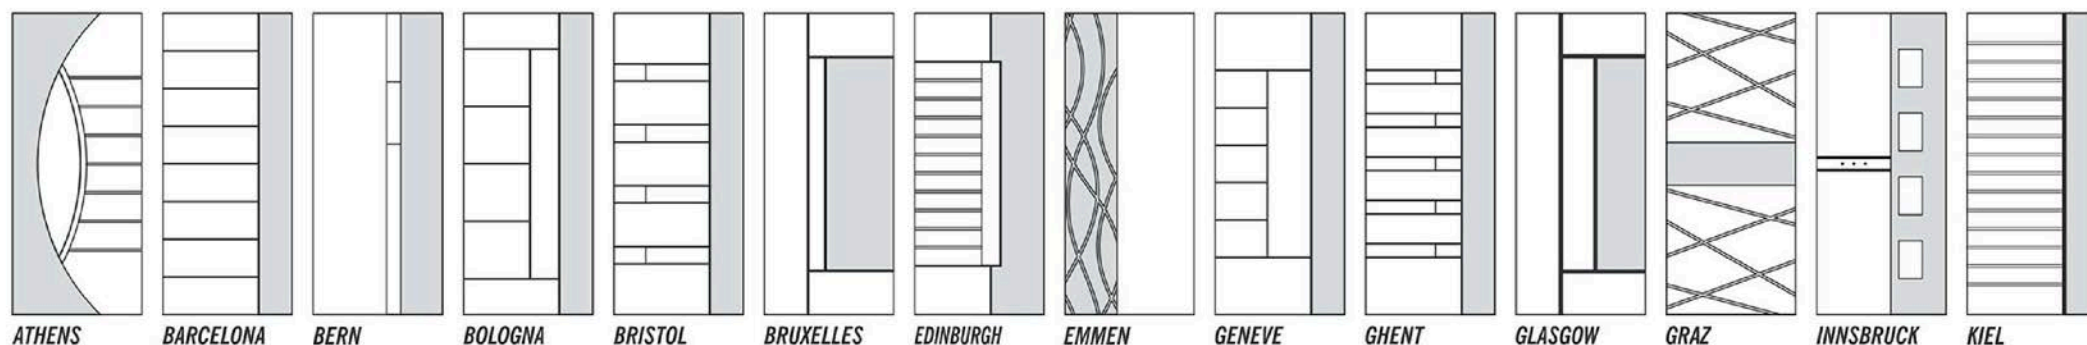

Position des Zusatzdekors/der Zusatzplatte auf einer zweifarbigen Türfüllung/ Position of additional decor/board on two-coloured panels

Dunklere Teile der Türfüllung bezeichnen einen Zusatzdekor, bzw. eine Zusatzplatte./ Darker parts of panel mark an additional decor, i.e. board.