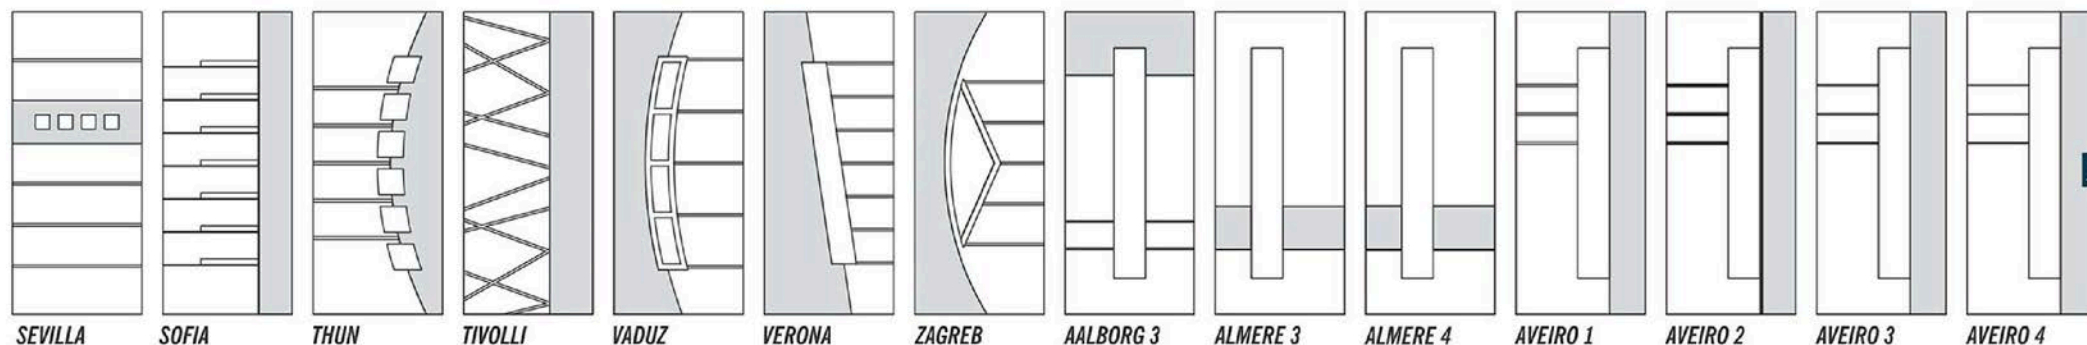

Position des Zusatzdekors/der Zusatzplatte auf einer zweifarbigen Türfüllung/ Position of additional decor/board on two-coloured panels

Dunklere Teile der Türfüllung bezeichnen einen Zusatzdekor, bzw. eine Zusatzplatte./ Darker parts of panel mark an additional decor, i.e. board.