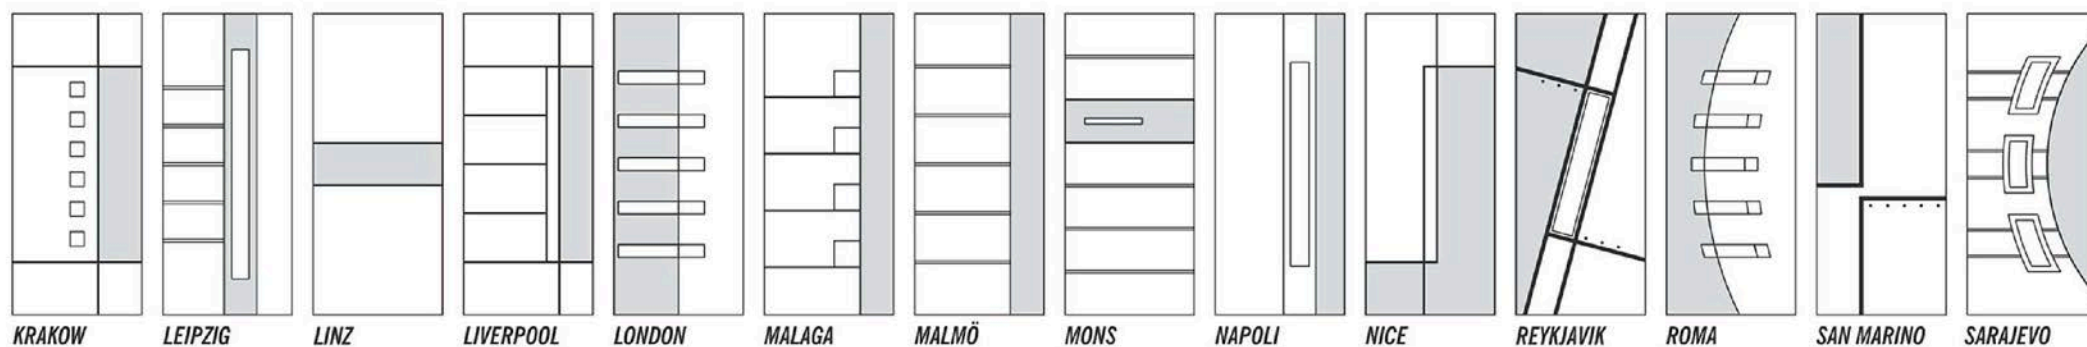

Position des Zusatzdekors/der Zusatzplatte auf einer zweifarbigen Türfüllung/ Position of additional decor/board on two-coloured panels

Dunklere Teile der Türfüllung bezeichnen einen Zusatzdekor, bzw. eine Zusatzplatte./ Darker parts of panel mark an additional decor, i.e. board.