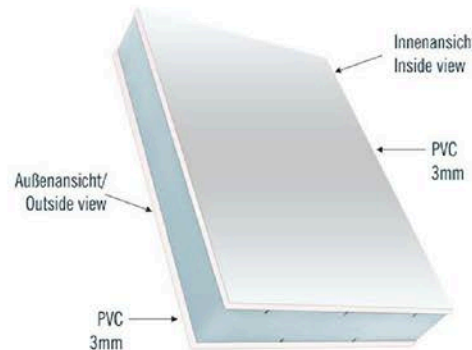

Beidseitig 3mm PVC/ Both sided PVC 3mm
Türfüllungsmaße/ Filling dimensions:
Standardgröße/ Basic: 850x2000mm
Sondergröße/ Special: 900x2100mm

PVC Türfüllungen im Programm Elite sind ohne Vertiefungen und sind vorhanden ausschließlich in weiss: VEKA C 152 oder SALAMANDER C 145/
PVC panels from programm Elite cannot be with grooves and they are available only in white - VEKA C 152 or Salamander C 145

Querschnitt der Türfüllung: beidseitig PVC oder ALU- Platten, dazwischen verklebtes extrudiertes Polystyrol als Dämmung, deren Stärke abhängig von der Stärke der Türfüllung ist. Standardstärken sind 24, 36 und 40mm. Weitere Stärken auf Anfrage.

Unsere Türfüllungen können in alle Standard Aluminium - und Kunststofftürprofile eingebaut werden. Die Maßtoleranz der Türfüllungen in der Stärke beträgt +/- 1mm.

Bestellungen auf Maß können in Höhe und Breite bis zu 2mm abweichen./

Filling cross-section is a both sided plate – PVC, ALU – between which is glued extruded polystyrol insulation. The thickness of insulation depends on the thickness of the filling. Standard filling thickness is 24, 36, 40 mm. Different thickness can be specially ordered.

Filling can be installed in all doors made out of standard PVC or ALU profiles for entrance doors. Tolerance in the thickness of the filling is +/- 1mm.

With cutting the fillings to fit a custom measure, a deviation of up to 2mm in height and width can be expected.