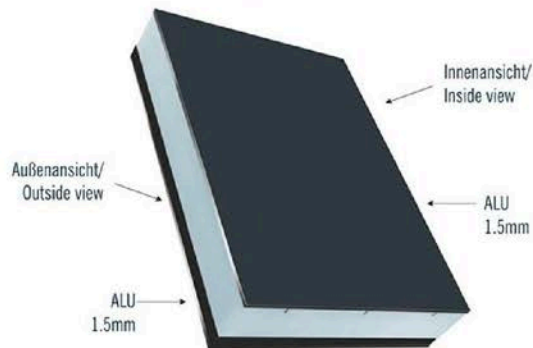

Technische Daten von dekorativen Haustürfüllungen Simple/ Technical details of decorative fillings Simple

Beidseitig 1.5mm Aluminium/ Both sided AL 1.5mm
Türfüllungsmaße/ Filling dimensions:
Standardgröße/ Basic: 850x2000mm
Sondergrößen/ Special: 900x2100mm, 1100x2200mm

Querschnitt der Türfüllung: beidseitig ALU- Platten, dazwischen verklebtes extrudiertes Polystyrol als Dämmung, deren Stärke abhängig von der Stärke der Türfüllung ist. Standardstärken sind 24, 36 oder 40mm. Weitere Stärken auf Anfrage./

Filling cross-section – both sided aluminium plates – in between is glued extruded polystyrol insulation. Thickness of insulation depends on the thickness of the filling. Thickness is standardly 24, 36 or 40mm. Different thickness can be specially ordered.