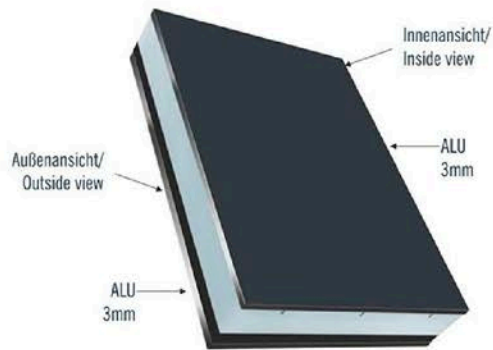

Technische Daten von dekorativen Haustürfüllungen Elite, Elite⁺ und Elite Various/ Technical details of decorative fillings Elite, Elite⁺ and Elite Various

Beidseitig 3mm Aluminium/ Both sided AL 3mm
Türfüllungsmaße/ Filling dimensions:
Standardgröße/ Basic: 850x2000mm
Sondergrößen/ Special: 900x2100mm, 1100x2200mm, 1250x2500mm